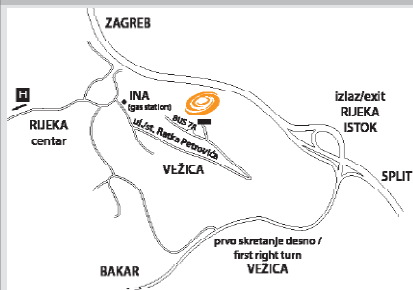

Grad Rijeka

Kako do nas **BUS 7A - Gornja Vežica**

Dreaming of faraway places? Would space be far enough?

Astronomical centre Rijeka

- the first and only centre in Croatia with both an observatory and a digital planetarium
- the only digital planetarium in Croatia and in the wider region
- the winner of the special prize in the "Tourist Offer or Amenity" category
- the Rijeka planetarium is a member of the International Planetarium Society (IPS)
- it is entirely suitable for the disabled